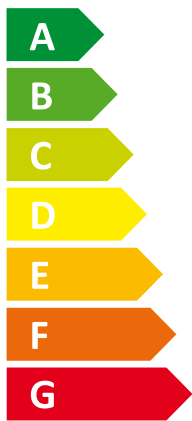

ENERG

енергия · ενεργεια

BAXI

Platinum BC iPlus V200 4.5

A⁺⁺

A

Two icons showing sound power levels. The top icon shows a house with a speaker and the text "49 dB". The bottom icon shows a house with a speaker and the text "61 dB".

A legend for power consumption in kW, shown as a map of Europe. It includes three categories: 5 kW (dark blue), 4 kW (medium blue), and 4 kW (light blue).