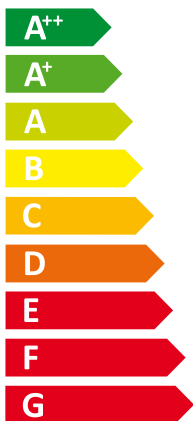

ENERG

енергия · ενεργεια

BAXI

Platinum BC iPlus V200 8

Two icons of a house with sound waves. The top icon is labeled "49 dB" and the bottom icon is labeled "65 dB".

A legend with three colored squares and their corresponding power values: a dark blue square for "4 kW", a medium blue square for "4 kW", and a light blue square for "5 kW".