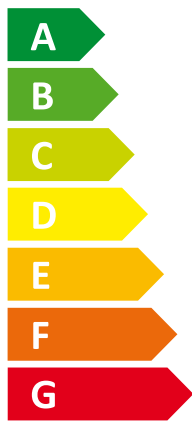

ENERG

енергия · ενεργεια

BAXI

Platinum BC iPlus V200 8

Two icons of a house with sound waves. The top icon is labeled "49 dB" and the bottom icon is labeled "65 dB".

A legend with three colored squares and their corresponding power values: a dark blue square for "4 kW", a medium blue square for "4 kW", and a light blue square for "5 kW".