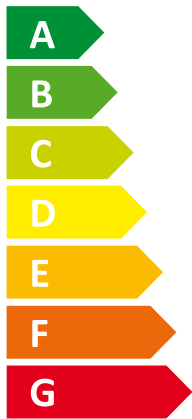

ENERG

енергия · ενεργεια

BAXI

Platinum BC iPlus V200 11 monofásica

A⁺⁺

A

Two sound power level icons. The top one shows a house with a speaker icon and the text "49 dB". The bottom one shows a house with a speaker icon and the text "65 dB".

A legend for power consumption, showing three colored squares with corresponding values: a dark blue square for "4 kW", a medium blue square for "4 kW", and a light blue square for "5 kW".